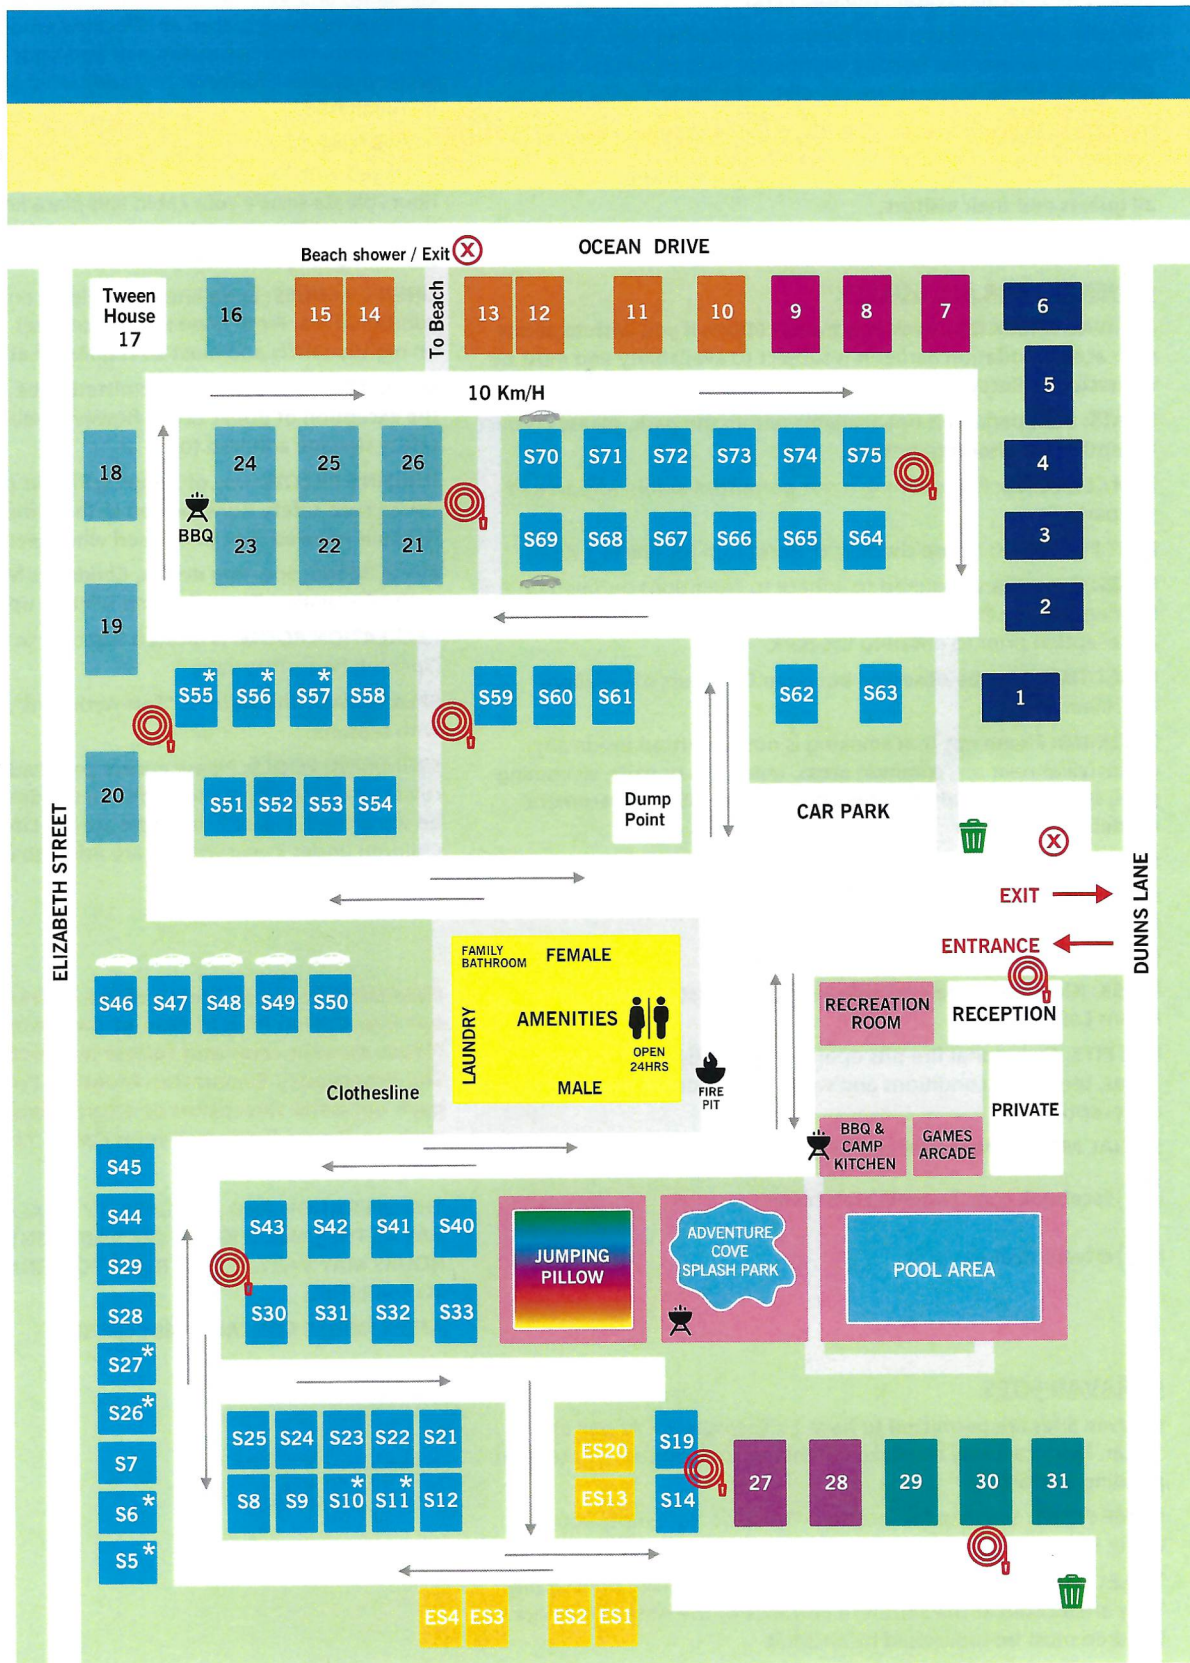

- ISLANDER CABINS
- BEACH COMBER CABINS
- SALT WATER VILLAS
- OCEAN BREEZE VILLAS
- TWEEN HOUSE
- PALM VILLA
- SEA BREEZE VILLA
- ENSUITE CARAVAN SITE
- CARAVAN SITE
- * SITE SUITABLE FOR TENTS AND CAMPER TRAILERS
- COMMON AREAS
- AMENITIES
- BINS
- BBQ
- FIRE HOSE REEL
- EMERGENCY ASSEMBLY POINT